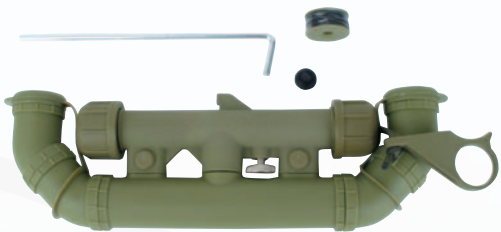

GRENADERS

MASTER MINE PAINT MINE

Reusable Paint Mine