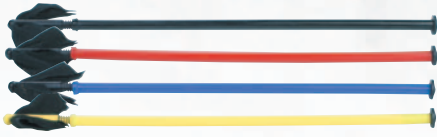

MISC. ACCESSORIES

20
05

- SQUEEGEES
- MISC. ACCESSORIES
- GRENADES
- RENEGADE POUCHES
- ASSORTED SIGHTS

STRAIGHT SHOT COMBO SQUEEGEE

This has a disk on one end to clear the break and a place to insert a cloth on the other to dry any paint that might remain.

Black - 12 Inch (Fits Barrels Upto 8 Inch In Length)

Black - 14 Inch (Fits Barrels Upto 10 Inch In Length)

Black, Red, Blue, Yellow - 16 Inch
(Fits Barrels Upto 12 Inch In Length)

Black, Red, Blue, Yellow - 18 Inch
(Fits Barrels Upto 14 Inch In Length)

Black, Red, Blue, Yellow - 20 Inch
(Fits Barrels Upto 16 Inch In Length)

SQUEEGEES

PSYCHOBALLISTICS ORANGE SQUEEGEE

BRASS EAGLE FOLDING SQUEEGEE

JERK SQUEEGEE

This is a tournament player's best friend. No matter what barrel you use, if you break a ball its performance will suffer. This squeegee will clean it better than any other will.

ECONO Squeegee - 19 Inches w/Swab

Deluxe Style - 19 Inches 3 Disk w/Swab

STRAIGHT SHOT LANYARD ADAPTER

Hook this onto any squeegee lanyard and you can hang a straight shot squeegee in it. Easy in and easy out makes this a very useful and effective item on the field when you need to clean the barrel out quick.