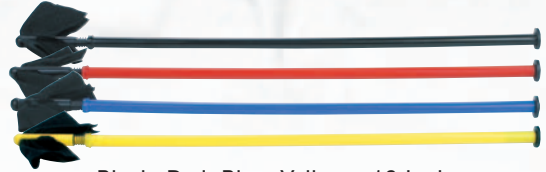

MISC. ACCESSORIES

20
05

- SQUEEGEES
- MISC. ACCESSORIES
- GRENADES
- RENEGADE POUCHES
- ASSORTED SIGHTS

STRAIGHT SHOT COMBO SQUEEGEE

This has a disk on one end to clear the break and a place to insert a cloth on the other to dry any paint that might remain.

Black - 12 Inch (Fits Barrels Upto 8 Inch In Length)

Black - 14 Inch (Fits Barrels Upto 10 Inch In Length)

Black, Red, Blue, Yellow - 16 Inch
(Fits Barrels Upto 12 Inch In Length)

Black, Red, Blue, Yellow - 18 Inch
(Fits Barrels Upto 14 Inch In Length)

Black, Red, Blue, Yellow - 20 Inch
(Fits Barrels Upto 16 Inch In Length)

SQUEEGEES

PSYCHOBALLISTICS ORANGE SQUEEGEE

BRASS EAGLE FOLDING SQUEEGEE

JERK SQUEEGEE

This is a tournament player's best friend. No matter what barrel you use, if you break a ball its performance will suffer. This squeegee will clean it better than any other will.

ECONO Squeegee - 19 Inches w/Swab

Deluxe Style - 19 Inches 3 Disk w/Swab

STRAIGHT SHOT LANYARD ADAPTER

Hook this onto any squeegee lanyard and you can hang a straight shot squeegee in it. Easy in and easy out makes this a very useful and effective item on the field when you need to clean the barrel out quick.