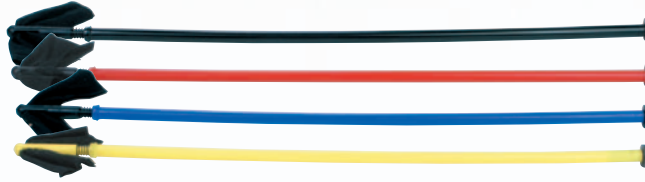

MISC. ACCESSORIES

20
05

- SQUEEGEES
- MISC. ACCESSORIES
- GRENADES
- RENEGADE POUCHES
- ASSORTED SIGHTS

STRAIGHT SHOT COMBO SQUEEGEE

This has a disk on one end to clear the break and a place to insert a cloth on the other to dry any paint that might remain.

Black - 12 Inch (Fits Barrels Upto 8 Inch In Length)

Black - 14 Inch (Fits Barrels Upto 10 Inch In Length)

Black, Red, Blue, Yellow - 16 Inch
(Fits Barrels Upto 12 Inch In Length)

Black, Red, Blue, Yellow - 18 Inch
(Fits Barrels Upto 14 Inch In Length)

Black, Red, Blue, Yellow - 20 Inch
(Fits Barrels Upto 16 Inch In Length)

SQUEEGEES

PSYCHOBALLISTICS ORANGE SQUEEGEE

BRASS EAGLE FOLDING SQUEEGEE

JERK SQUEEGEE

This is a tournament player's best friend. No matter what barrel you use, if you break a ball its performance will suffer. This squeegee will clean it better than any other will.

ECONO Squeegee - 19 Inches w/Swab

Deluxe Style - 19 Inches 3 Disk w/Swab

STRAIGHT SHOT LANYARD ADAPTER

Hook this onto any squeegee lanyard and you can hang a straight shot squeegee in it. Easy in and easy out makes this a very useful and effective item on the field when you need to clean the barrel out quick.