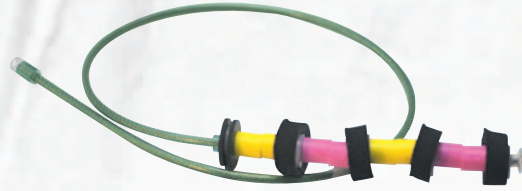

Black, Red, Blue, Yellow - 20 Inch
(Fits Barrels Upto 16 Inch In Length)

SQUEEGEES

PSYCHOBALLISTICS ORANGE SQUEEGEE

BRASS EAGLE FOLDING SQUEEGEE

JERK SQUEEGEE

This is a tournament player's best friend. No matter what barrel you use, if you break a ball its performance will suffer. This squeegee will clean it better than any other will.

ECONO Squeegee - 19 Inches w/Swab

Deluxe Style - 19 Inches 3 Disk w/Swab

STRAIGHT SHOT LANYARD ADAPTER

Hook this onto any squeegee lanyard and you can hang a straight shot squeegee in it. Easy in and easy out makes this a very useful and effective item on the field when you need to clean the barrel out quick.

Black

POD SWAB SQUEEGEE

POWER SQUEEGEE

The idea is if the first disc does not clean the paint then the next one will. This squeegee is small enough to where it will even pass through most powerfeeds.

Deluxe Style - 19 Inch/5 Disks

Replacement Swab

STRAIGHT SHOT T-HANDLE SQUEEGEE

T-handle has a lever that you pull while pulling the squeegee through the barrel to keep the disc aligned for maximum effect.

16 Inches

TIGER BATTLE SWABS

Green, Orange, Yellow, White