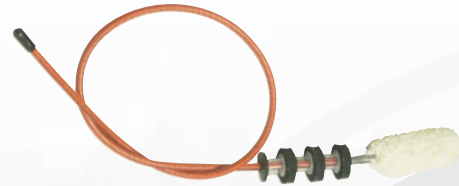

Black - 12 Inch (Fits Barrels Upto 8 Inch In Length)

Black - 14 Inch (Fits Barrels Upto 10 Inch In Length)

Black, Red, Blue, Yellow - 16 Inch
(Fits Barrels Upto 12 Inch In Length)

Black, Red, Blue, Yellow - 18 Inch
(Fits Barrels Upto 14 Inch In Length)

Black, Red, Blue, Yellow - 20 Inch
(Fits Barrels Upto 16 Inch In Length)

SQUEEGEES

PSYCHOBALLISTICS ORANGE SQUEEGEE

BRASS EAGLE FOLDING SQUEEGEE

JERK SQUEEGEE

This is a tournament player's best friend. No matter what barrel you use, if you break a ball its performance will suffer. This squeegee will clean it better than any other will.

ECONO Squeegee - 19 Inches w/Swab

Deluxe Style - 19 Inches 3 Disk w/Swab

STRAIGHT SHOT LANYARD ADAPTER

Hook this onto any squeegee lanyard and you can hang a straight shot squeegee in it. Easy in and easy out makes this a very useful and effective item on the field when you need to clean the barrel out quick.

Black

POD SWAB SQUEEGEE

POWER SQUEEGEE

The idea is if the first disc does not clean the paint then the next one will. This squeegee is small enough to where it will even pass through most powerfeeds.

Deluxe Style - 19 Inch/5 Disks