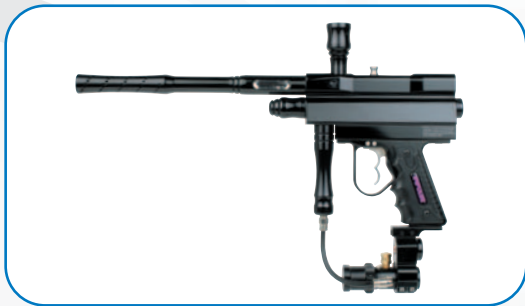

IMPULSE VISION EYE

The Vision "eye" allows the Impulse to fire only when a paintball is in the breech of the marker. This makes it virtually impossible to chop a ball, even when the marker is tilted straight to the side. Sensitivity is adjustable for different brands and colors of paint. A new, mechanically cleaner board design allows for simple, one-touch wireless disassembly.

SMART PARTS™

On Gun Setup Black Vision

Available in Black, Blue, Red, Silver

On Gun Setup Black Basic

MARKERS

SMART PARTS

IMPULSE ELECTRONIC SEMI

The Impulse is tournament ready out of the box. Just add a tank (works on CO2 or compressed air) and a loader and you're ready to go. It has a new, lightweight vertical feed body, improved fast-fire rate, and an integrated on/off switch. The Impulse also has the Max Flow regulator and patented Progressive rifled barrel. (Grip not included)

SMART PARTS™

Black w/On Gun Setup

Available in Black, Blue, Red, Silver

Vertical Regulator Black

SHOCKER 03 BASIC/ VISION

SMART PARTS™

03 BASIC

03 VISION

SMART PARTS™

Standard Features:

- Special Team Dynasty Designed Milling
- Clamping Feed Neck by CCM
- Vertical Inline Max Flow Regulator
- Built-In Back Grip
- Freak Back and Tip with One Insert (.689)
- Milled Grip Frame with Easy Access to Adjustment Screws
- Increased Space in the Trigger Guard
- Finger Grooved Trigger
- Official Dynasty Logo on the Side of the Gun
- Aluminum Bolt
- Latest Board and Software