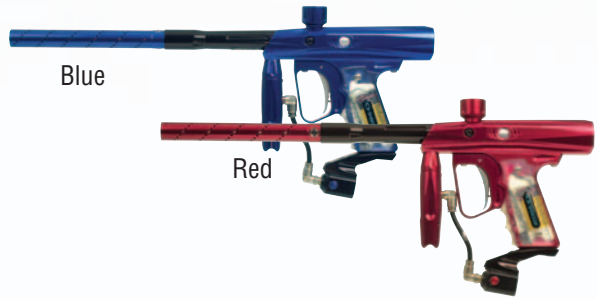

SMART PARTS™

On Gun Setup Black Vision

Available in Black, Blue, Red, Silver

On Gun Setup Black Basic

MARKERS

SMART PARTS

IMPULSE ELECTRONIC SEMI

The Impulse is tournament ready out of the box. Just add a tank (works on CO2 or compressed air) and a loader and you're ready to go. It has a new, lightweight vertical feed body, improved fast-fire rate, and an integrated on/off switch. The Impulse also has the Max Flow regulator and patented Progressive rifled barrel. (Grip not included)

SMART PARTS™

Black w/On Gun Setup

Available in Black, Blue, Red, Silver

Vertical Regulator Black

SHOCKER 03 BASIC/ VISION

SMART PARTS™

03 BASIC

03 VISION

Black

Black

Blue

Red

Blue

Red

SMART PARTS

DYNASTY SHOCKER

SMART PARTS™

Standard Features:

- Special Team Dynasty Designed Milling
- Clamping Feed Neck by CCM
- Vertical Inline Max Flow Regulator
- Built-In Back Grip
- Freak Back and Tip with One Insert (.689)
- Milled Grip Frame with Easy Access to Adjustment Screws
- Increased Space in the Trigger Guard
- Finger Grooved Trigger
- Official Dynasty Logo on the Side of the Gun
- Aluminum Bolt
- Latest Board and Software