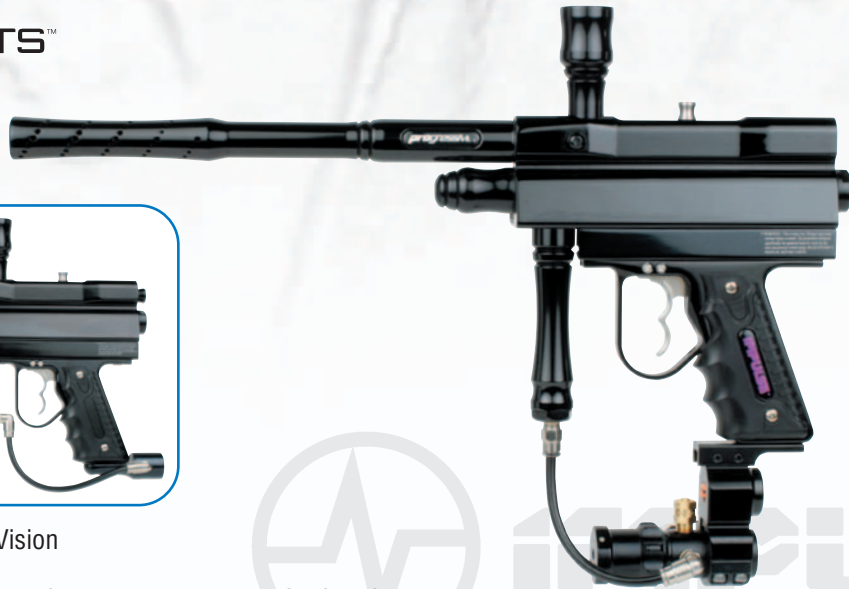

IMPULSE VISION EYE

The Vision "eye" allows the Impulse to fire only when a paintball is in the breech of the marker. This makes it virtually impossible to chop a ball, even when the marker is tilted straight to the side. Sensitivity is adjustable for different brands and colors of paint. A new, mechanically cleaner board design allows for simple, one-touch wireless disassembly.

SMART PARTS™

On Gun Setup Black Vision

Available in Black, Blue, Red, Silver

On Gun Setup Black Basic

MARKERS

SMART PARTS

IMPULSE ELECTRONIC SEMI

The Impulse is tournament ready out of the box. Just add a tank (works on CO2 or compressed air) and a loader and you're ready to go. It has a new, lightweight vertical feed body, improved fast-fire rate, and an integrated on/off switch. The Impulse also has the Max Flow regulator and patented Progressive rifled barrel. (Grip not included)

SMART PARTS™

Black w/On Gun Setup

Available in Black, Blue, Red, Silver

Vertical Regulator Black

SHOCKER 03 BASIC/ VISION

SMART PARTS™

03 BASIC

03 VISION

SMART PARTS™

Standard Features:

- Special Team Dynasty Designed Milling
- Clamping Feed Neck by CCM
- Vertical Inline Max Flow Regulator
- Built-In Back Grip
- Freak Back and Tip with One Insert (.689)
- Milled Grip Frame with Easy Access to Adjustment Screws
- Increased Space in the Trigger Guard
- Finger Grooved Trigger
- Official Dynasty Logo on the Side of the Gun
- Aluminum Bolt
- Latest Board and Software