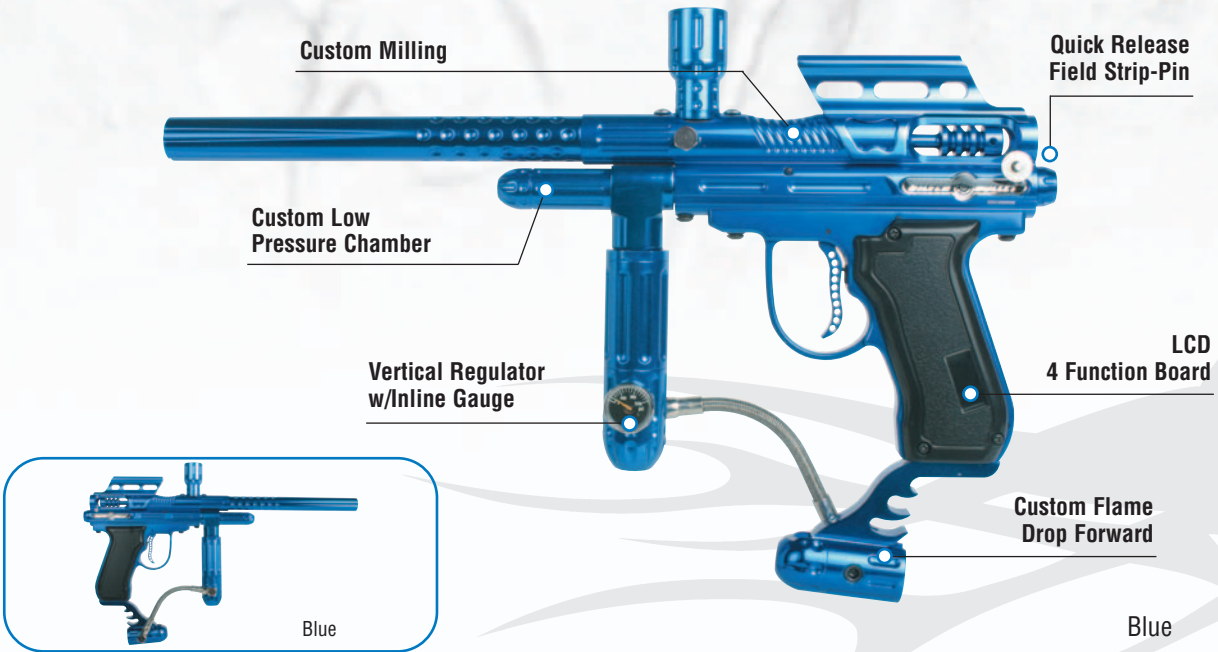

# SILVER BULLET LCD

MARKERS

### Standard Features:

- 7-Hole Delran/ Aluminum bolt
- Bullet Style ASA - Gauge Ready
- Vertical Reg. w/Inline Gauge
- Rear Velocity Adjuster with Tourney Lock
- 2 Button Control on Back of Grip Frame w/Tourney Lock
- 1-20 Balls Per Second
- Adjustable Rate of Fire
- Custom High Sight Rail
- Custom Milled Double Trigger
- Advanced Electronic Trigger System
- LCD Screen with Features like the Game Timer, Shot Counter, and Rate of Fire adjustment.
- An Incredible Body Milling
- Firing Modes: Semi; Multi-Burst; Turbo; and Fully Automatic!

Slamming into paintball fields all over the globe, the Silver Bullet LCD performs with the top of the class, featuring new additions to make the new paintball player stand out of the crowd. This gun definitely has the elegant looks, including the LCD Screen with features like a Game Timer, Shot Counter, and FULLY adjustable 1-20bps Rate of fire! Comes stock with 0-1200psi gauge, microswitch trigger, and unmatched milling!

### Standard Features:

- 10-Round Capacity Magazine
- Spring Loaded 10-Round Direct-Feed Tube
- Detachable Top Feed Tube for Quick Changing
- Air Ported Barrel
- New Style Ball Detent
- Secure Safety Mechanism
- Integrated Rear-Velocity Adjuster
- Bead Dot Sight
- 12 Gram CO2 Powered
- Patented Quick Release System
- True 45 Grip Frame
- Customized Delta .68 Sticky Grip
- Bead Blast Finish
- Package Includes Extra O-Rings and Allen Key