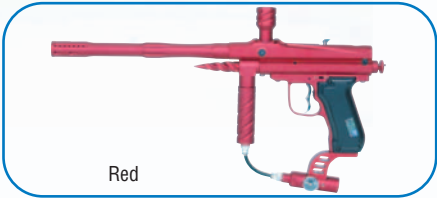

MARKERS

MONGOOSE II REINCARNATION

DIABLO

Standard Features:

- Adjustable Dip Switch Panel
- Semi, 3 Burst, and Full-Auto Modes
- Fore Grip with Expansion Chamber
- Up to 13 Shots Per Second
- State of the Art Low Pressure Chamber
- Quick Disconnect Pin
- Custom Vertical Feed Port
- Custom Milling and Anodizing
- All New Style Ball Detent
- Rear Velocity Adjuster w/ Tournament Lock
- Bottom Line Set-Up
- Custom Double Trigger System with Electronic Safety

MONGOOSE LCD

MARKERS

DIABLO

MONGOOSE LCD

Standard Features:

- Custom Anodizing and Milling
- Custom "Twisted" Milled Vert. Feed Port
- All-New Style Ball Detent
- Advanced Electronic Trigger Frame with Electronic Safety
- Twisted Low Pressure Volumizer
- 1-20 Shot Adjustable Burst Modes
- Semi-Auto, Full-Auto, and Turbo Firing Mode
- Game Timer and Shot Timer
- 2 Function Buttons on Back of Frame
- Bottomline Drop Forward w/Reg. & 0-1200 PSI Gauge
- LCD (Liquid Crystal Display)

The Mongoose comes with custom features such as semi, multi, turbo, and full-auto firing modes with push button on/off features, along with the milled expansion chamber and low pressure chamber just like the standard Mongoose but also including an LCD display screen with a game timer shot counter, mode adjustment, and rate of fire.

MARKERS

MONGOOSE

DIABLO

MONGOOSE

Standard Features:

- Adjustable Dip Switch Panel
- Semi, 3 Burst, and Full-Auto Modes
- Fore Grip with Expansion Chamber
- Up to 13 Shots Per Second
- State of the Art Low Pressure Chamber
- Quick Disconnect Pin
- Custom Milling and Anodizing
- All-New Style Ball Detent
- Rear Velocity Adjuster w/ Tournament Lock
- Bottom Line Set-Up
- Custom Double Trigger System with Electronic Safety
- Bottomline Drop Forward w/Reg. & 0-1200 PSI Gauge
- Custom Vertical Feed Port