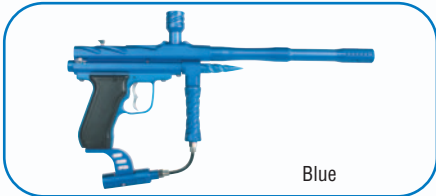

MARKERS

MONGOOSE II REINCARNATION

DIABLO

Standard Features:

- Adjustable Dip Switch Panel
- Semi, 3 Burst, and Full-Auto Modes
- Fore Grip with Expansion Chamber
- Up to 13 Shots Per Second
- State of the Art Low Pressure Chamber
- Quick Disconnect Pin
- Custom Vertical Feed Port
- Custom Milling and Anodizing
- All New Style Ball Detent
- Rear Velocity Adjuster w/ Tournament Lock
- Bottom Line Set-Up
- Custom Double Trigger System with Electronic Safety

MONGOOSE LCD

MARKERS

DIABLO

MONGOOSE LCD

Standard Features:

- Custom Anodizing and Milling
- Custom "Twisted" Milled Vert. Feed Port
- All-New Style Ball Detent
- Advanced Electronic Trigger Frame with Electronic Safety
- Twisted Low Pressure Volumizer
- 1-20 Shot Adjustable Burst Modes
- Semi-Auto, Full-Auto, and Turbo Firing Mode
- Game Timer and Shot Timer
- 2 Function Buttons on Back of Frame
- Bottomline Drop Forward w/Reg. & 0-1200 PSI Gauge
- LCD (Liquid Crystal Display)

MARKERS

MONGOOSE

DIABLO

MONGOOSE

Standard Features:

- Adjustable Dip Switch Panel
- Semi, 3 Burst, and Full-Auto Modes
- Fore Grip with Expansion Chamber
- Up to 13 Shots Per Second
- State of the Art Low Pressure Chamber
- Quick Disconnect Pin
- Custom Milling and Anodizing
- All-New Style Ball Detent
- Rear Velocity Adjuster w/ Tournament Lock
- Bottom Line Set-Up
- Custom Double Trigger System with Electronic Safety
- Bottomline Drop Forward w/Reg. & 0-1200 PSI Gauge
- Custom Vertical Feed Port

SABOTAGE

MARKERS

DIABLO

SABOTAGE

Standard Features:

- Top Cocking
- Field Strip Pin
- Double Trigger
- Power Feed
- Rear Velocity Adj w/Lock

Introducing the Diablo Sabotage, a tournament grade marker designed for exceptional performance & durability. The Sabotage sets the standard for value in semi-automatic markers. Designed with the player in mind. The internal milling adds to its ease of play and fewer ball breaks than its competitors.