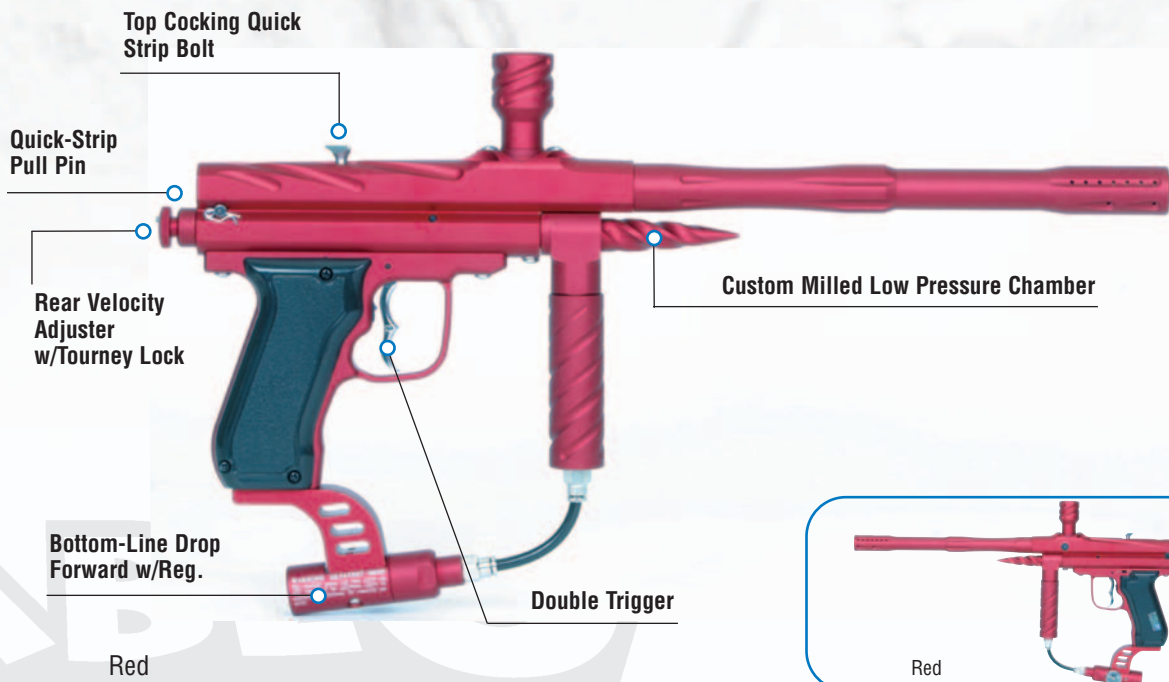

MARKERS

MONGOOSE II REINCARNATION

DIABLO

Standard Features:

- Adjustable Dip Switch Panel
- Semi, 3 Burst, and Full-Auto Modes
- Fore Grip with Expansion Chamber
- Up to 13 Shots Per Second
- State of the Art Low Pressure Chamber
- Quick Disconnect Pin
- Custom Vertical Feed Port
- Custom Milling and Anodizing
- All New Style Ball Detent
- Rear Velocity Adjuster w/ Tournament Lock
- Bottom Line Set-Up
- Custom Double Trigger System with Electronic Safety

MONGOOSE LCD

MARKERS

DIABLO

MONGOOSE LCD

Standard Features:

- Custom Anodizing and Milling
- Custom "Twisted" Milled Vert. Feed Port
- All-New Style Ball Detent
- Advanced Electronic Trigger Frame with Electronic Safety
- Twisted Low Pressure Volumizer
- 1-20 Shot Adjustable Burst Modes
- Semi-Auto, Full-Auto, and Turbo Firing Mode
- Game Timer and Shot Timer
- 2 Function Buttons on Back of Frame
- Bottomline Drop Forward w/Reg. & 0-1200 PSI Gauge
- LCD (Liquid Crystal Display)

The Mongoose comes with custom features such as semi, multi, turbo, and full-auto firing modes with push button on/off features, along with the milled expansion chamber and low pressure chamber just like the standard Mongoose but also including an LCD display screen with a game timer shot counter, mode adjustment, and rate of fire.

MARKERS

MONGOOSE

DIABLO

MONGOOSE

Standard Features:

- Adjustable Dip Switch Panel
- Semi, 3 Burst, and Full-Auto Modes
- Fore Grip with Expansion Chamber
- Up to 13 Shots Per Second
- State of the Art Low Pressure Chamber
- Quick Disconnect Pin
- Custom Milling and Anodizing
- All-New Style Ball Detent
- Rear Velocity Adjuster w/ Tournament Lock
- Bottom Line Set-Up
- Custom Double Trigger System with Electronic Safety
- Bottomline Drop Forward w/Reg. & 0-1200 PSI Gauge
- Custom Vertical Feed Port