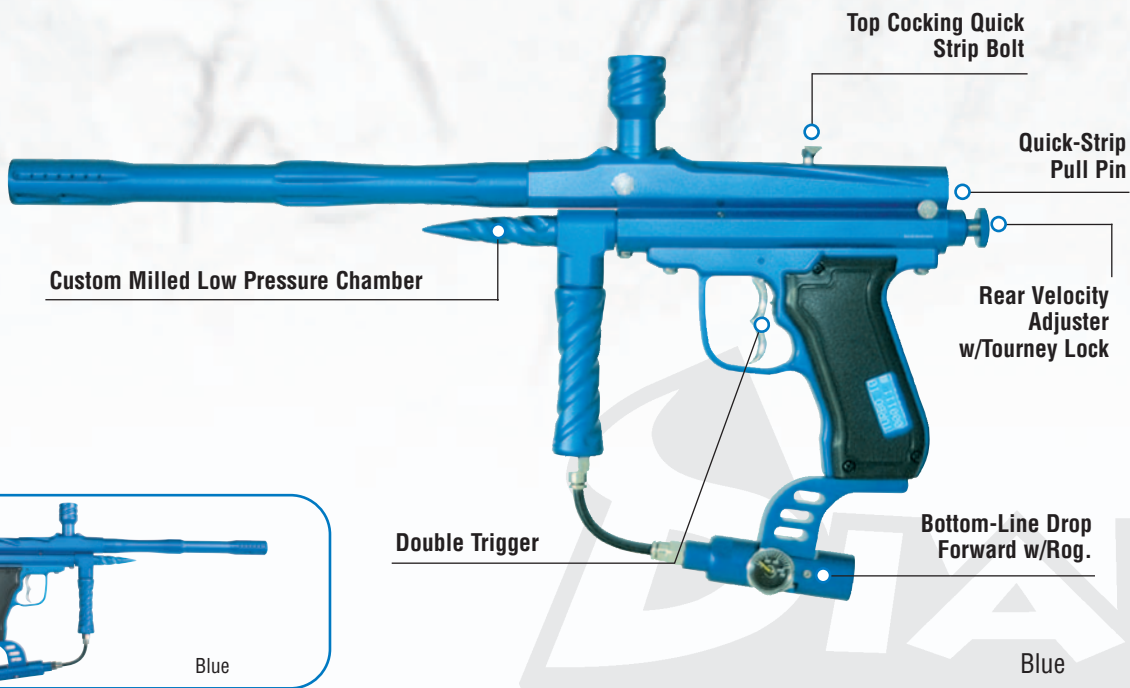

MARKERS

MONGOOSE II REINCARNATION

DIABLO

Standard Features:

- Adjustable Dip Switch Panel
- Semi, 3 Burst, and Full-Auto Modes
- Fore Grip with Expansion Chamber
- Up to 13 Shots Per Second
- State of the Art Low Pressure Chamber
- Quick Disconnect Pin
- Custom Vertical Feed Port
- Custom Milling and Anodizing
- All New Style Ball Detent
- Rear Velocity Adjuster w/ Tournament Lock
- Bottom Line Set-Up
- Custom Double Trigger System with Electronic Safety

This gun is so intense that you won't believe it until you shoot it. With new milling, lighter weight, and a faster shot rate, it definitely lives up to its name: a fast shooting lightweight gun that is designed to keep up with higher end markers while not making a dent in your pocket. A MUST for any player looking to compete but DOESN'T want to dish out \$400+.

MONGOOSE LCD

MARKERS

DIABLO

MONGOOSE LCD

Standard Features:

- Custom Anodizing and Milling
- Custom "Twisted" Milled Vert. Feed Port
- All-New Style Ball Detent
- Advanced Electronic Trigger Frame with Electronic Safety
- Twisted Low Pressure Volumizer
- 1-20 Shot Adjustable Burst Modes
- Semi-Auto, Full-Auto, and Turbo Firing Mode
- Game Timer and Shot Timer
- 2 Function Buttons on Back of Frame
- Bottomline Drop Forward w/Reg. & 0-1200 PSI Gauge
- LCD (Liquid Crystal Display)

MARKERS

MONGOOSE

DIABLO

MONGOOSE

Standard Features:

- Adjustable Dip Switch Panel
- Semi, 3 Burst, and Full-Auto Modes
- Fore Grip with Expansion Chamber
- Up to 13 Shots Per Second
- State of the Art Low Pressure Chamber
- Quick Disconnect Pin
- Custom Milling and Anodizing
- All-New Style Ball Detent
- Rear Velocity Adjuster w/ Tournament Lock
- Bottom Line Set-Up
- Custom Double Trigger System with Electronic Safety
- Bottomline Drop Forward w/Reg. & 0-1200 PSI Gauge
- Custom Vertical Feed Port