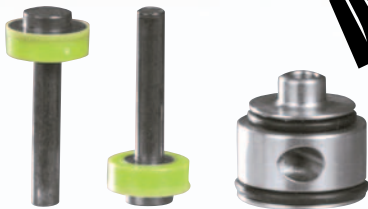

LCD VALVE GUIDE

Angel - 2 Exhaust Valve Pack