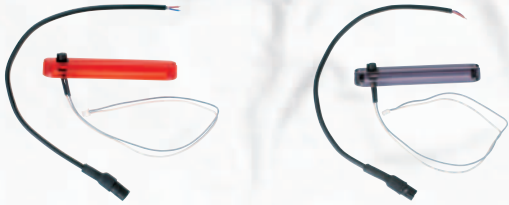

LCD INTELLIFEED KIT

LCD Intelifeed kit contains a new polycarbonate sight rail and all of the connections needed to hook your loader up to the LCD.

Angel - Red, Plum