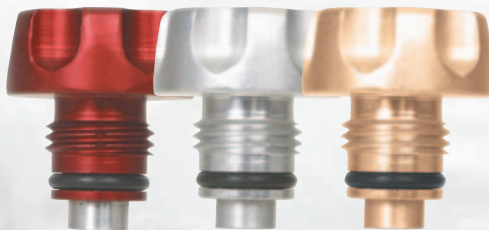

HYBRID MICRO DROP FORWARD

This innovative piece from Hybrid utilizes simplicity in a most compact design. By using a bearing within the dropforward, a simple hex screw adjust the bearing downward to your existing rail, making the trigger to flushed right. Adjustment screw is on the side rather from the top for easier access.

These covers help protect the wiring and photo eye that is needed in the Intimidator. Made of a light weight alloy with precision designed machining. These are made with design in mind and great function.

Black

Nickel

HYBRID TECH EYE COVER

Skull Eye - Black

Skull Eye - Nickel

Lady Eye - Black

HYBRID GUN PARTS

HYBRID 2002 INTIMIDATOR REAR ADJUSTER PLUG

Black

Red, Clear, Nickel

HYBRID 2002 INTIMIDATOR RATIO VOLUMIZER

Black

Nickel