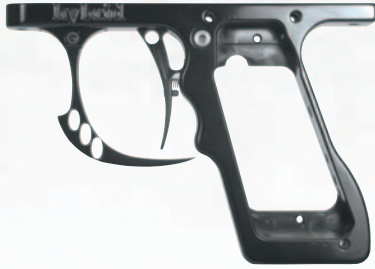

HYBRID TECH DIABLO MATRIX 50/50 FRAME/ASA ADAPTER

Matrix 50/50 Frame
Polished Black

Matrix ASA Adapter
Black

**HYBRID TECH DIABLO E MATRIX
HEDLOK CLAMP HIGH RISE**

Black

HYBRID GUN PARTS

HYBRID TECH SAVIER SPYDER DROP FORWARD

Black

Nickel

HYBRID TECH ABS SYSTEM

Black
Adjustable Ball Stop - Autococker

Chrome
Adjustable Ball Stop - Autococker

HYBRID TECH UNIVERSAL DROP FORWARD

Black

Clear

HYBRID MICRO DROP FORWARD

This innovative piece from Hybrid utilizes simplicity in a most compact design. By using a bearing within the dropforward, a simple hex screw adjust the bearing downward to your existing rail, making the trigger to flushed right. Adjustment screw is on the side rather from the top for easier access.

These covers help protect the wiring and photo eye that is needed in the Intimidator. Made of a light weight alloy with precision designed machining. These are made with design in mind and great function.