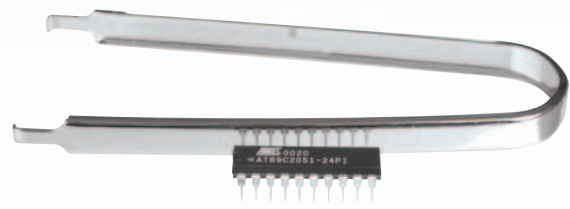

A+ ULTRA LOW RISE CLAMP FEED MATRIX/ANGEL

Matrix
Polished Black

Matrix
Polished Chrome

Matrix
Dust Black

Matrix
Dust Chrome

Angel
Polished Black

Angel
Dust Chrome

ACCESSORIES

A.N.S. DROP FORWARD

Chrome

Blue, Red, Purple, Green, Black, Grey

A.N.S. BRASS SLIDE CHECK

ARMSON RUBBER GRIPS

Wrap Around

TRIGGER SHOE

BOB LONG DEFIANT/BUSHMASTER

Zip Chip

INSAINO CHIP

Bushmaster/Defiant

ASSORTED MARKER ACCESSORIES

SOLID BRASS TRIGGER SHOE

Includes 2 Allen Screw

BTO MANUFACTURING NITROGEN CRADLE

1 Inch Turbo Max - Black

DOUBLE TRIGGER SHOE

Autococker
Black - (Only Shoe)

Automag
Black - (Whole Trigger)

1 1/8 Inch Raptor - Black

MAKO PAINTBALL PRODUCTS AUTOCOCKER

Micro-Regulator - Black

1 1/8 Inch Raptor - Black

MAKO STORM ELCD 45 GRIP FRAME