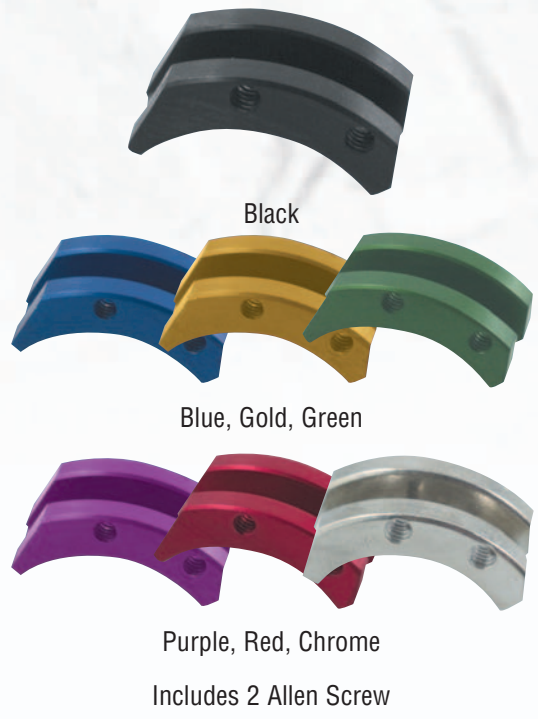

A.N.S. DROP FORWARD

Chrome

Blue, Red, Purple, Green, Black, Grey

A.N.S. BRASS SLIDE CHECK

ARMSON RUBBER GRIPS

Wrap Around

TRIGGER SHOE

BOB LONG DEFIANT/BUSHMASTER

Zip Chip

INSAINO CHIP

Bushmaster/Defiant

ASSORTED MARKER ACCESSORIES

SOLID BRASS TRIGGER SHOE

Includes 2 Allen Screw

BTO MANUFACTURING NITROGEN CRADLE

1 Inch Turbo Max - Black

DOUBLE TRIGGER SHOE

Autococker
Black - (Only Shoe)

Automag
Black - (Whole Trigger)

1 1/8 Inch Raptor - Black

MAKO PAINTBALL PRODUCTS AUTOCOCKER

Micro-Regulator - Black

1 1/8 Inch Raptor - Black

MAKO STORM ELCD 45 GRIP FRAME